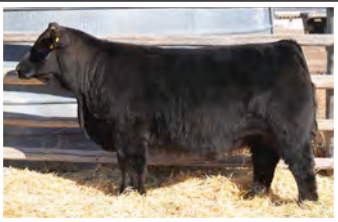

41st Annual
Bull Sale
 SATURDAY, March 8, 2014
 1:00 P.M. MST BEAVER, UT

200 BULLS SELL!
 BLACK SIMMENTALS, MAINE ANJOUS, & ANGUS
 Yardley cattle are not ordinary cattle, they have more performance, butt, depth, and thickness.

**ALL BULLS ARE PAP &
 FERTILITY TESTED WITH ULTRASOUND DATA.**

These are not ordinary cattle. If you want the best we have them in volume. Gib Yardley is almost 80 years old and has spent his life breeding, selecting and culling this herd of cattle. The calves out of our bulls have the **QUALITY** and **LOOKS** to top the market, and the **PERFORMANCE** and **POUNDS** to bring the top price, as many thousands of calves out of our bulls have done. We have AI'd for 46 years to the best bulls we could find, buy or raise, and our cow herd is one of the greatest in America. Gib has selected for width, depth, fleshing ability, maternal traits and performance to excel on the range, in the pasture, feedlot, and showing. The replacements heifers out of Yardley bulls will make the best cows you've ever owned. We have always stayed focused on maternal traits.

A416 3/4 SM. High Regard x Legend. BW: 85 WW: 757. Out of one of the most epic cow families we have ever owned, this is a bull to make a profit.

A424. 1/2 SM 1/2 AN High Regard x OCC Prototype. BW: 75 WW: 760. Power, performance and pedigree sell. His dam is a maternal sister to OCC Total Recall.

A456. 1/2 SM 3/16 MA. STCC Longhaul x Y1 Dreamer. BW: 83 WW: 780. Big footed, strong topped, performance cattle with eye appeal sell in quantity.

A261. Optimus Prime x Upgrade. 5/8 SM 3/8 AN. BW: 78 WW 734. You won't find a stouter bull! They have the look, power and performance!