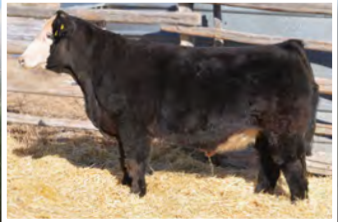

41st Annual
Bull Sale
 SATURDAY, March 8, 2014
 1:00 P.M. MST BEAVER, UT

200 BULLS SELL!
 BLACK SIMMENTALS, MAINE ANJOUS, & ANGUS
 Yardley cattle are not ordinary cattle, they have more performance, butt, depth, and thickness.

**ALL BULLS ARE PAP &
 FERTILITY TESTED WITH ULTRASOUND DATA.**

These are not ordinary cattle. If you want the best we have them in volume. Gib Yardley is almost 80 years old and has spent his life breeding, selecting and culling this herd of cattle. The calves out of our bulls have the **QUALITY** and **LOOKS** to top the market, and the **PERFORMANCE** and **POUNDS** to bring the top price, as many thousands of calves out of our bulls have done. We have AI'd for 46 years to the best bulls we could find, buy or raise, and our cow herd is one of the greatest in America. Gib has selected for width, depth, fleshing ability, maternal traits and performance to excel on the range, in the pasture, feedlot, and showing. The replacements heifers out of Yardley bulls will make the best cows you've ever owned. We have always stayed focused on maternal traits.

A416 3/4 SM. High Regard x Legend. BW: 85 WW: 757. Out of one of the most epic cow families we have ever owned, this is a bull to make a profit.

A424. 1/2 SM 1/2 AN High Regard x OCC Prototype. BW: 75 WW: 760. Power, performance and pedigree sell. His dam is a maternal sister to OCC Total Recall.