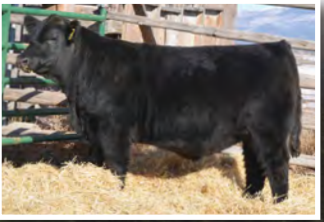

41st Annual
Bull Sale
 SATURDAY, March 8, 2014
 1:00 P.M. MST BEAVER, UT

200 BULLS SELL!
 BLACK SIMMENTALS, MAINE ANJOUS, & ANGUS
 Yardley cattle are not ordinary cattle, they have more performance, butt, depth, and thickness.

**ALL BULLS ARE PAP &
 FERTILITY TESTED WITH ULTRASOUND DATA.**

These are not ordinary cattle. If you want the best we have them in volume. Gib Yardley is almost 80 years old and has spent his life breeding, selecting and culling this herd of cattle. The calves out of our bulls have the **QUALITY** and **LOOKS** to top the market, and the **PERFORMANCE** and **POUNDS** to bring the top price, as many thousands of calves out of our bulls have done. We have AI'd for 46 years to the best bulls we could find, buy or raise, and our cow herd is one of the greatest in America. Gib has selected for width, depth, fleshing ability, maternal traits and performance to excel on the range, in the pasture, feedlot, and showing. The replacements heifers out of Yardley bulls will make the best cows you've ever owned. We have always stayed focused on maternal traits.

A416 3/4 SM. High Regard x Legend. BW: 85 WW: 757. Out of one of the most epic cow families we have ever owned, this is a bull to make a profit.

A424. 1/2 SM 1/2 AN High Regard x OCC Prototype. BW: 75 WW: 760. Power, performance and pedigree sell. His dam is a maternal sister to OCC Total Recall.

A456. 1/2 SM 3/16 MA. STCC Longhaul x Y1 Dreamer. BW: 83 WW: 780. Big footed, strong topped, performance cattle with eye appeal sell in quantity.

A261. Optimus Prime x Upgrade. 5/8 SM 3/8 AN. BW: 78 WW 734. You won't find a stouter bull! They have the look, power and performance!