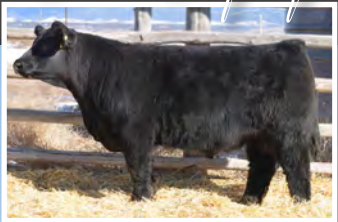

41st Annual
Bull Sale
 SATURDAY, March 8, 2014
 1:00 P.M. MST BEAVER, UT

200 BULLS SELL!
 BLACK SIMMENTALS, MAINE ANJOUS, & ANGUS
 Yardley cattle are not ordinary cattle, they have more performance, butt, depth, and thickness.

**ALL BULLS ARE PAP &
 FERTILITY TESTED WITH ULTRASOUND DATA.**

These are not ordinary cattle. If you want the best we have them in volume. Gib Yardley is almost 80 years old and has spent his life breeding, selecting and culling this herd of cattle. The calves out of our bulls have the **QUALITY** and **LOOKS** to top the market, and the **PERFORMANCE** and **POUNDS** to bring the top price, as many thousands of calves out of our bulls have done. We have AI'd for 46 years to the best bulls we could find, buy or raise, and our cow herd is one of the greatest in America. Gib has selected for width, depth, fleshing ability, maternal traits and performance to excel on the range, in the pasture, feedlot, and showing. The replacements heifers out of Yardley bulls will make the best cows you've ever owned. We have always stayed focused on maternal traits.

A416 3/4 SM. High Regard x Legend. BW: 85 WW: 757. Out of one of the most epic cow families we have ever owned, this is a bull to make a profit.

A424. 1/2 SM 1/2 AN High Regard x OCC Prototype. BW: 75 WW: 760. Power, performance and pedigree sell. His dam is a maternal sister to OCC Total Recall.

A456. 1/2 SM 3/16 MA. STCC Longhaul x Y1 Dreamer. BW: 83 WW: 780. Big footed, strong topped, performance cattle with eye appeal sell in quantity.

A261. Optimus Prime x Upgrade. 5/8 SM 3/8 AN. BW: 78 WW 734. You won't find a stouter bull! They have the look, power and performance!